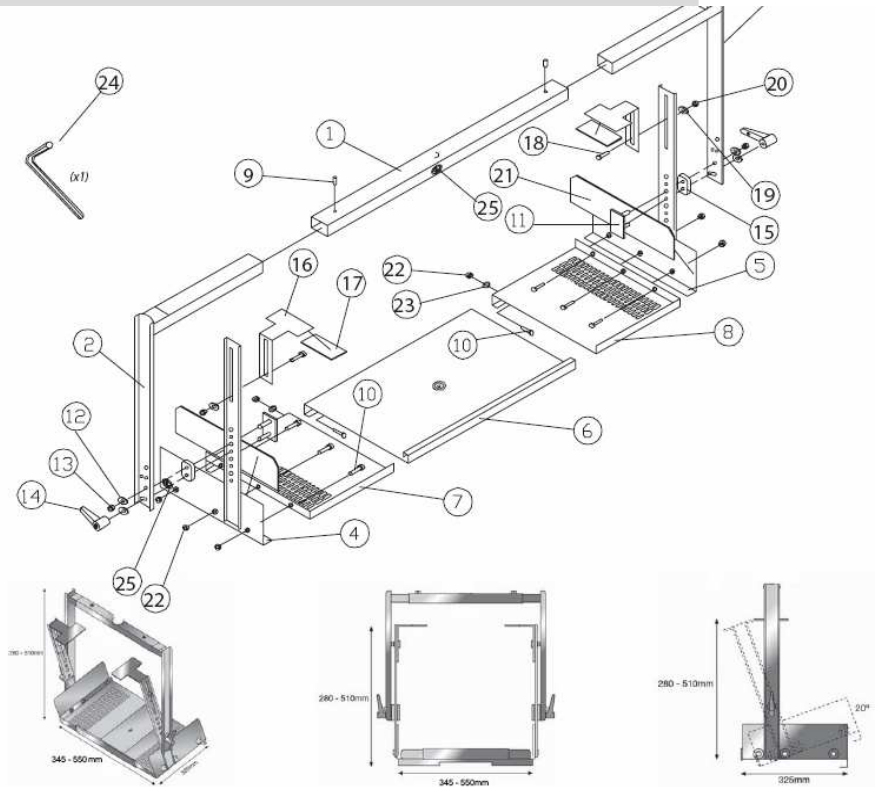

Produkt

TV Deckenhalter: DT 7600

Artikelnummer: 1014

Technische Daten

maximale Belastbarkeit:	50 kg
Verfügbare Farben:	graphitschwarz, silber
TÜV/GS-Zulassung:	ja
Standart Garantie:	2 Jahre

Technische Zeichnung

Inhaber: Walter Roland

Es gelten unsere AGB's

TV - Halter
Monitor - Halter
LCD - Halter
Rollwagen
TFT – Halter
Drehteller
Beamer - Halter
Plasma – Halter

Explosions- Zeichnung zu Artikel 1014

PARTS LIST

Part Number	Description	Quantity
1	MAIN SUPPORT ARM	1
2	LEFT EXTENSION BRACKET	1
3	RIGHT EXTENSION BRACKET	1
4	LEFT EXTENSION PLATFORM	1
5	RIGHT EXTENSION PLATFORM	1
6	CENTRAL PLATFORM	1
7	LEFT PLATFORM	1
8	RIGHT PLATFORM	1
9	SAFETY SCREW 1/4" x 3/8"	2
10	SCREW M6 x 12mm	8
11	ADJUSTING PLATE	2
12	M10 WASHER	2
13	M10 NUT	2
14	TILT ADJUSTMENT LEVER	2
15	METAL SPACER	2
16	TV TOP CLAMP	2
17	TV PROTECTION PAD - Small	2
18	COACH BOLT	2
19	M8 WASHER	4
20	M8 NUT	2
21	TV PROTECTION PAD - Large	2
22	M6 NUT	8
23	M6 WASHER	2
24	M3 ALLEN KEY	1
25	LOGO STICKERS	2

THIS PACK CONTAINS 1 CEILING MOUNT
PLEASE KEEP THESE INSTRUCTIONS
FOR FUTURE REFERENCE

THIS CEILING MOUNT IS DESIGNED
FOR USE WITH BT7600 AND
BT7900 MONITOR CRADLES

Adjustable Ceiling Drop : 475mm - 775mm
Suitable for horizontal or angled ceilings

Part Number	Part Name	Quantity
1	CEILING PLATE	1
2	M8 x 60mm COACH BOLT	2
3	BRAKE SCREW	1
4	M8 x 51mm COACH BOLT	1
5	M8 NYLOC NUT	3
6	Ø35mm INNER TUBE	1
7	Ø42mm OUTER EXTENSION TUBE	1
8	RUBBER CONNECTING SLEEVE	1
9	M16 SCREW	1
10	LARGE WASHER	2
11	ALLEN KEY	1
12	SMALL WASHER	3
13	M14 ALLEN KEY	1
14	COVER PLATES	2