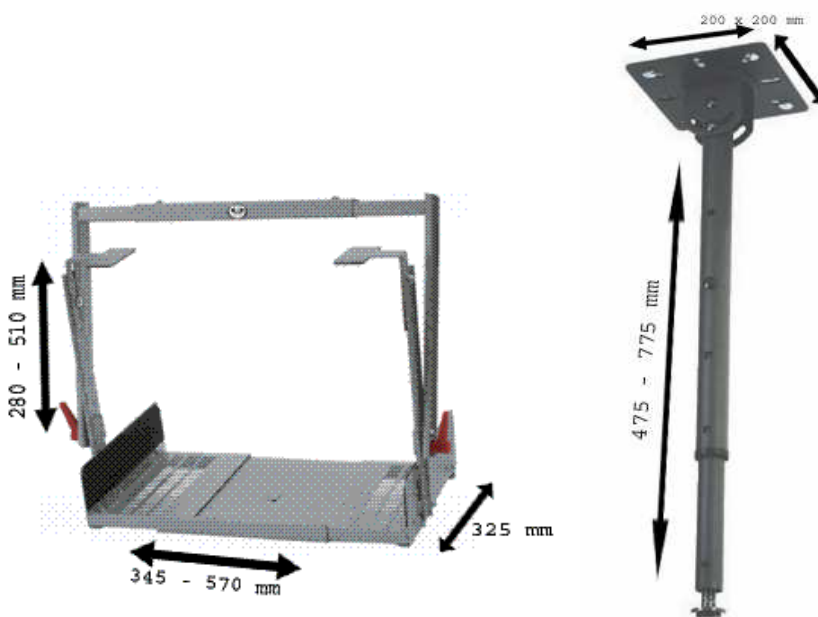

Produkt

TV Deckenhalter: DT 7600

Artikelnummer: 1014

Technische Daten

maximale Belastbarkeit:	50 kg
Verfügbare Farben:	graphitschwarz, silber
TÜV/GS-Zulassung:	ja
Standart Garantie:	2 Jahre

Technische Zeichnung

Inhaber: Walter Roland

Es gelten unsere AGB's

TV - Halter
Monitor - Halter
LCD - Halter
Rollwagen
TFT – Halter
Drehteller
Beamer - Halter
Plasma – Halter

Explosions- Zeichnung zu Artikel 1014

PARTS LIST

Part Number	Description	Quantity
1	MAIN SUPPORT ARM	1
2	LEFT EXTENSION BRACKET	1
3	RIGHT EXTENSION BRACKET	1
4	LEFT EXTENSION PLATFORM	1
5	RIGHT EXTENSION PLATFORM	1
6	CENTRAL PLATFORM	1
7	LEFT PLATFORM	1
8	RIGHT PLATFORM	1
9	SAFETY SCREW 1/4" x 3/8"	2
10	SCREW M6 x 12mm	8
11	ADJUSTING PLATE	2
12	M10 WASHER	2
13	M10 NUT	2
14	TILT ADJUSTMENT LEVER	2
15	METAL SPACER	2
16	TV TOP CLAMP	2
17	TV PROTECTION PAD - Small	2
18	COACH BOLT	2
19	M8 WASHER	4
20	M8 NUT	2
21	TV PROTECTION PAD - Large	2
22	M6 NUT	8
23	M6 WASHER	2
24	M3 ALLEN KEY	1
25	LOGO STICKERS	2

THIS PACK CONTAINS 1 CEILING MOUNT
PLEASE KEEP THESE INSTRUCTIONS
FOR FUTURE REFERENCE

THIS CEILING MOUNT IS DESIGNED
FOR USE WITH BT7600 AND
BT7900 MONITOR CRADLES

Adjustable Ceiling Drop : 475mm - 775mm
Suitable for horizontal or angled ceilings