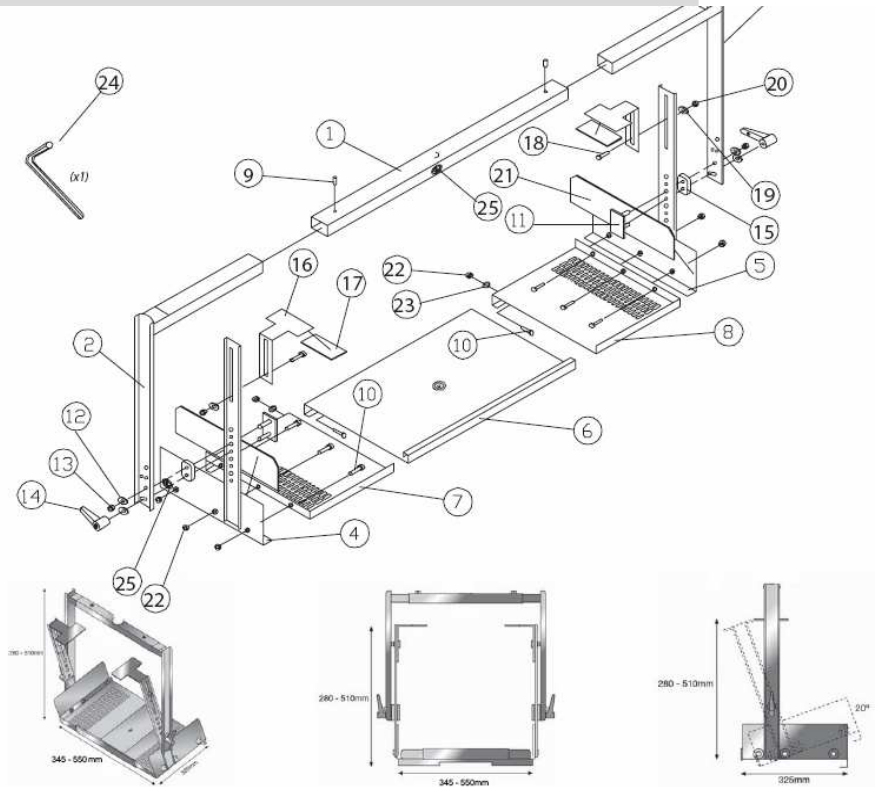

Produkt

TV Deckenhalter: DT 7600L

Artikelnummer: 1015

Technische Daten

maximale Belastbarkeit:	50 kg
Verfügbare Farben:	graphitschwarz, silber
TÜV/GS-Zulassung:	ja
Standart Garantie:	2 Jahre

Technische Zeichnung

Bankverbindung
Stadtsparkasse Augsburg
BLZ: 720 500 00
KTO: 240 373 555

Inhaber: Walter Roland

Es gelten unsere AGB's

Explosions- Zeichnung zu Artikel 1015

PARTS LIST

Part Number	Description	Quantity
1	MAIN SUPPORT ARM	1
2	LEFT EXTENSION BRACKET	1
3	RIGHT EXTENSION BRACKET	1
4	LEFT EXTENSION PLATFORM	1
5	RIGHT EXTENSION PLATFORM	1
6	CENTRAL PLATFORM	1
7	LEFT PLATFORM	1
8	RIGHT PLATFORM	1
9	SAFETY SCREW 1/4" x 3/8"	2
10	SCREW M6 x 12mm	8
11	ADJUSTING PLATE	2
12	M10 WASHER	2
13	M10 NUT	2
14	TILT ADJUSTMENT LEVER	2
15	METAL SPACER	2
16	TV TOP CLAMP	2
17	TV PROTECTION PAD - Small	2
18	COACH BOLT	2
19	M8 WASHER	4
20	M8 NUT	2
21	TV PROTECTION PAD - Large	2
22	M6 NUT	8
23	M6 WASHER	2
24	M3 ALLEN KEY	1
25	LOGO STICKERS	2

THIS PACK CONTAINS 1 CEILING MOUNT
PLEASE KEEP THESE INSTRUCTIONS
FOR FUTURE REFERENCE

THIS CEILING MOUNT IS DESIGNED
FOR USE WITH BT7600 AND
BT7900 MONITOR CRADLES

Adjustable Ceiling Drop : 475mm - 775mm
Suitable for horizontal or angled ceilings

Part Number	Part Name	Quantity
1	CEILING PLATE	1
2	M8 x 60mm COACH BOLT	2
3	BRAKE SCREW	1
4	M8 x 51mm COACH BOLT	1
5	M8 NYLOC NUT	3
6	Ø35mm INNER TUBE	1
7	Ø42mm OUTER EXTENSION TUBE	1
8	RUBBER CONNECTING SLEEVE	1
9	M16 SCREW	1
10	LARGE WASHER	2
11	ALLEN KEY	1
12	SMALL WASHER	3
13	M14 ALLEN KEY	1
14	COVER PLATES	2