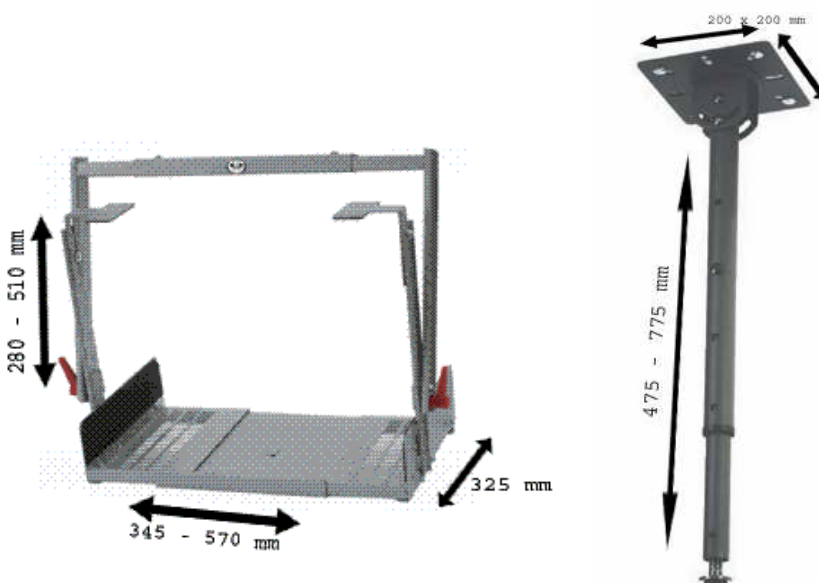

Produkt

TV Deckenhalter: DT 7600L

Artikelnummer: 1015

Technische Daten

maximale Belastbarkeit:	50 kg
Verfügbare Farben:	graphitschwarz, silber
TÜV/GS-Zulassung:	ja
Standart Garantie:	2 Jahre

Technische Zeichnung

Bankverbindung
Stadtsparkasse Augsburg
BLZ: 720 500 00
KTO: 240 373 555

Inhaber: Walter Roland

Es gelten unsere AGB's

Explosions- Zeichnung zu Artikel 1015

PARTS LIST

Part Number	Description	Quantity
1	MAIN SUPPORT ARM	1
2	LEFT EXTENSION BRACKET	1
3	RIGHT EXTENSION BRACKET	1
4	LEFT EXTENSION PLATFORM	1
5	RIGHT EXTENSION PLATFORM	1
6	CENTRAL PLATFORM	1
7	LEFT PLATFORM	1
8	RIGHT PLATFORM	1
9	SAFETY SCREW 1/4" x 3/8"	2
10	SCREW M6 x 12mm	8
11	ADJUSTING PLATE	2
12	M10 WASHER	2
13	M10 NUT	2
14	TILT ADJUSTMENT LEVER	2
15	METAL SPACER	2
16	TV TOP CLAMP	2
17	TV PROTECTION PAD - Small	2
18	COACH BOLT	2
19	M8 WASHER	4
20	M8 NUT	2
21	TV PROTECTION PAD - Large	2
22	M6 NUT	8
23	M6 WASHER	2
24	M3 ALLEN KEY	1
25	LOGO STICKERS	2

THIS PACK CONTAINS 1 CEILING MOUNT
PLEASE KEEP THESE INSTRUCTIONS
FOR FUTURE REFERENCE

THIS CEILING MOUNT IS DESIGNED
FOR USE WITH BT7600 AND
BT7900 MONITOR CRADLES

Adjustable Ceiling Drop : 475mm - 775mm
Suitable for horizontal or angled ceilings