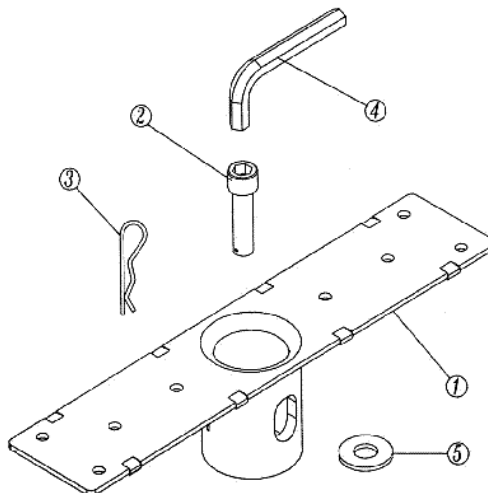

THIS PACK CONTAINS 1 BEAM MOUNTING KIT

PLEASE KEEP THIS PARTS LIST FOR FUTURE REFERENCE

RFAM PLATF DIMFNSION : 458mm x 95mm
ø60mm TUBE LENGTH : 600mm

Part Number	Part Name	Quantity
1	BEAM CEILING MOUNT	1
2	M16 x L75mm SCREW	1
3	SPRING CLIP	1
4	M14 ALLEN KEY	1
5	ø38mm WASHER	1