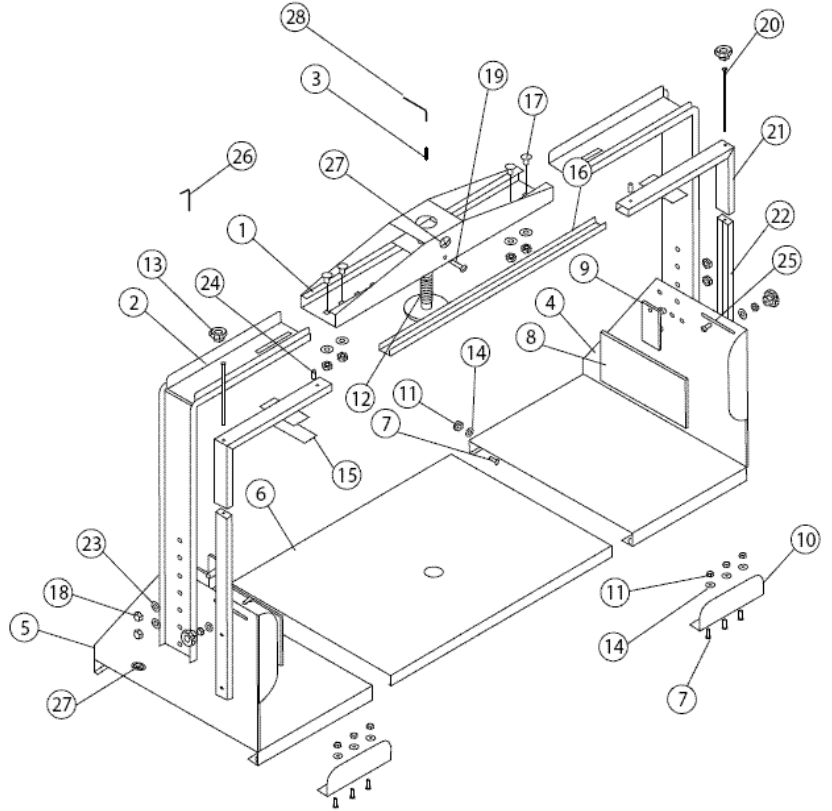

Explosions- Zeichnung zu Artikel 1021

PLEASE KEEP THESE INSTRUCTIONS FOR FUTURE REFERENCE.

PARTS LIST

Part Number	Description	Quantity
1	MAIN SUPPORT ARM	1
2	EXTENSION BRACKET	2
3	SAFETY SCREW M5 x 30mm	1
4	RIGHT EXTENSION PLATFORM	1
5	LEFT EXTENSION PLATFORM	1
6	PLATFORM BASE	1
7	SCREW M6 x 12mm	8
8	FOAM PAD	2
9	ANGLE ADJUSTMENT PLATE	2
10	FRONT RETENTION PLATE	2
11	M6 NUT	10
12	SUPPORT BOLT	1
13	THUMBWHEEL	4
14	WASHER 13mm	10
15	FOAM PAD	2
16	TV CLAMP-TOP TIE BAR	1
17	SCREW M8 x 16mm	4
18	M8 NUT	8
19	SCREW M8 x 40mm	1
20	SCREW M6 x 200mm	2
21	TV CLAMP-SIDE BRACKET	2
22	TV CLAMP-SIDE SUPPORTS	2
23	WASHER 19mm	8
24	ADJUSTMENT SCREW	2
25	SCREW M6 x 25	2
26	ALLEN KEY M3	1
27	LOGO	2
28	ALLEN KEY M2.5	1