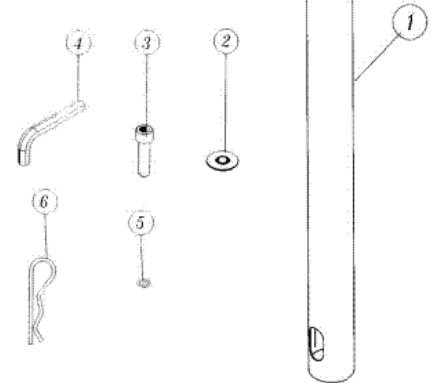

Part Number	Part Name	Quantity
1	50cm ø 60mm POLE	1
2	WASHER	1
3	M16 x L50mm ALLEN SCREW	1
4	M14 ALLEN KEY	1
5	RUBBER RETAINING RING	1
6	SPRING CLIP	1