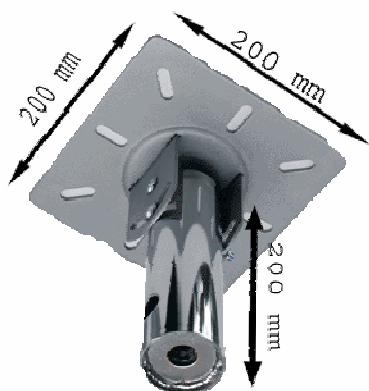

Technische Zeichnung

TV - Halter
Monitor - Halter
LCD - Halter
Rollwagen
TFT – Halter
Drehteller
Beamer - Halter
Plasma – Halter

Adresse:
Roland Walter
Heinrich-Hertz-Str. 5
86179 Augsburg

Kontakt:
Tel: 0821 – 88 86 33
Fax: 0821- 81 51 145
Internet:
www.wandhaltershop.de
email: re-mote@re-mote.com

Bankverbindung
Stadtsparkasse Augsburg
BLZ: 720 500 00
KTO: 240 373 555

Inhaber: Walter Roland

Es gelten unsere AGB's