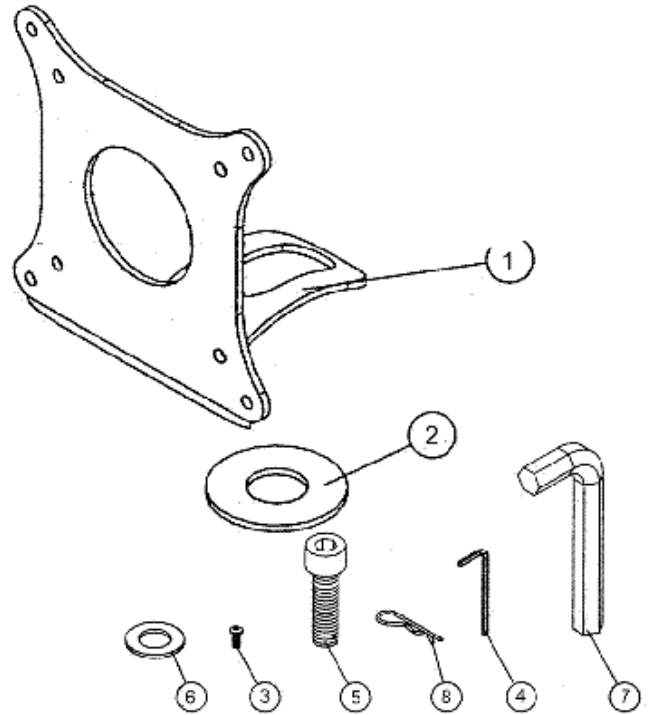

Explosions- Zeichnung zu Artikel 1040

LCD VESA MOUNT ADAPTOR FOR 60MM DIAMETER TUBE METRIC VERSION WITH M16 ALLEN SCREW

PLEASE KEEP THIS PARTS LIST FOR FUTURE REFERENCE

FOR MOUNTING VESA STANDARD FIXINGS 75MM / 100MM

PARTS LIST

Part Number	Part Name	Quantity
1	VESA MOUNT	1
2	ø46mm WASHER	1
3	M4 x 10mm SCREW	4
4	M3 ALLEN KEY (fits M4 Allen screw)	1
5	M16 x 50mm ALLEN BOLT	1
6	ø30mm WASHER	1
7	M14 ALLEN KEY (fits M16 Allen Bolt)	1
8	SPRING CLIP	1