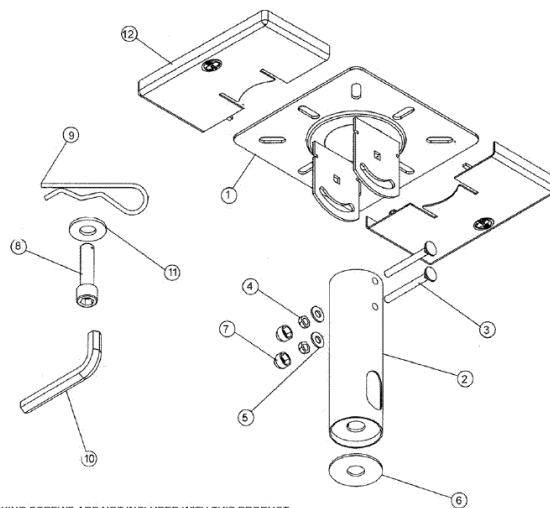

Number	Part Name	Quantity
1	CEILING MOUNT PLATE (200mm x 200mm)	1
2	200mm EXTENSION TUBE (ø60mmØ)	1
3	M8 COACH BOLT	2
4	M8 NUT	2
5	ø19mm WASHER	2
6	ø60mm WASHER	1
7	M8 NUT COVER	2
8	M16 x L75mm SCREW	1
9	SPRING CLIP	1
10	ALLEN KEY	1
11	WASHER ø38mm	1
12	COVER PLATE	2