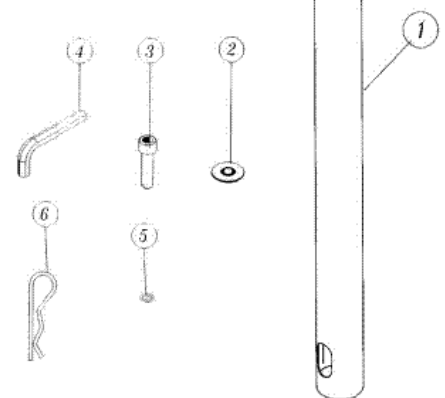

Part Number	Part Name	Quantity
1	50cm ø 60mm POLE	1
2	WASHER	1
3	M16 x L50mm ALLEN SCREW	1
4	M14 ALLEN KEY	1
5	RUBBER RETAINING RING	1
6	SPRING CLIP	1